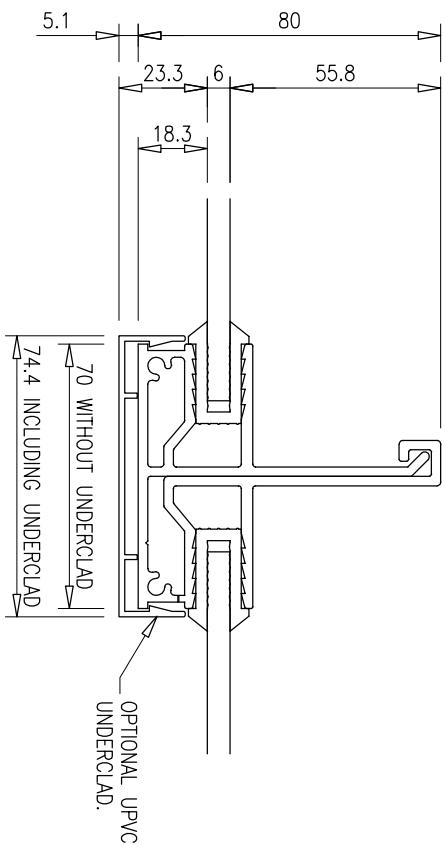

VIEW ON MULTI-LINK ASSEMBLY

SECTION THROUGH 6mm MULTI-LINK BAR

TWINWALL FIXINGS (UK) Ltd.,  
 201 Cavendish Place, Birchwood Park, Birchwood,  
 Warrington WA3 6WU  
 Tel: 01925 811311 Fax: 01925 852955

FOR INFORMATION ONLY

STATUS	DRAWING TITLE		JOB No.
	6mm SOLID OBSCURE GEORGIAN WIRED EFFECT POLYCARBONATE		
PROJECT	CLIENT	DRAWN	SCALE
			1:2 @ A4
		DATE	REV N°