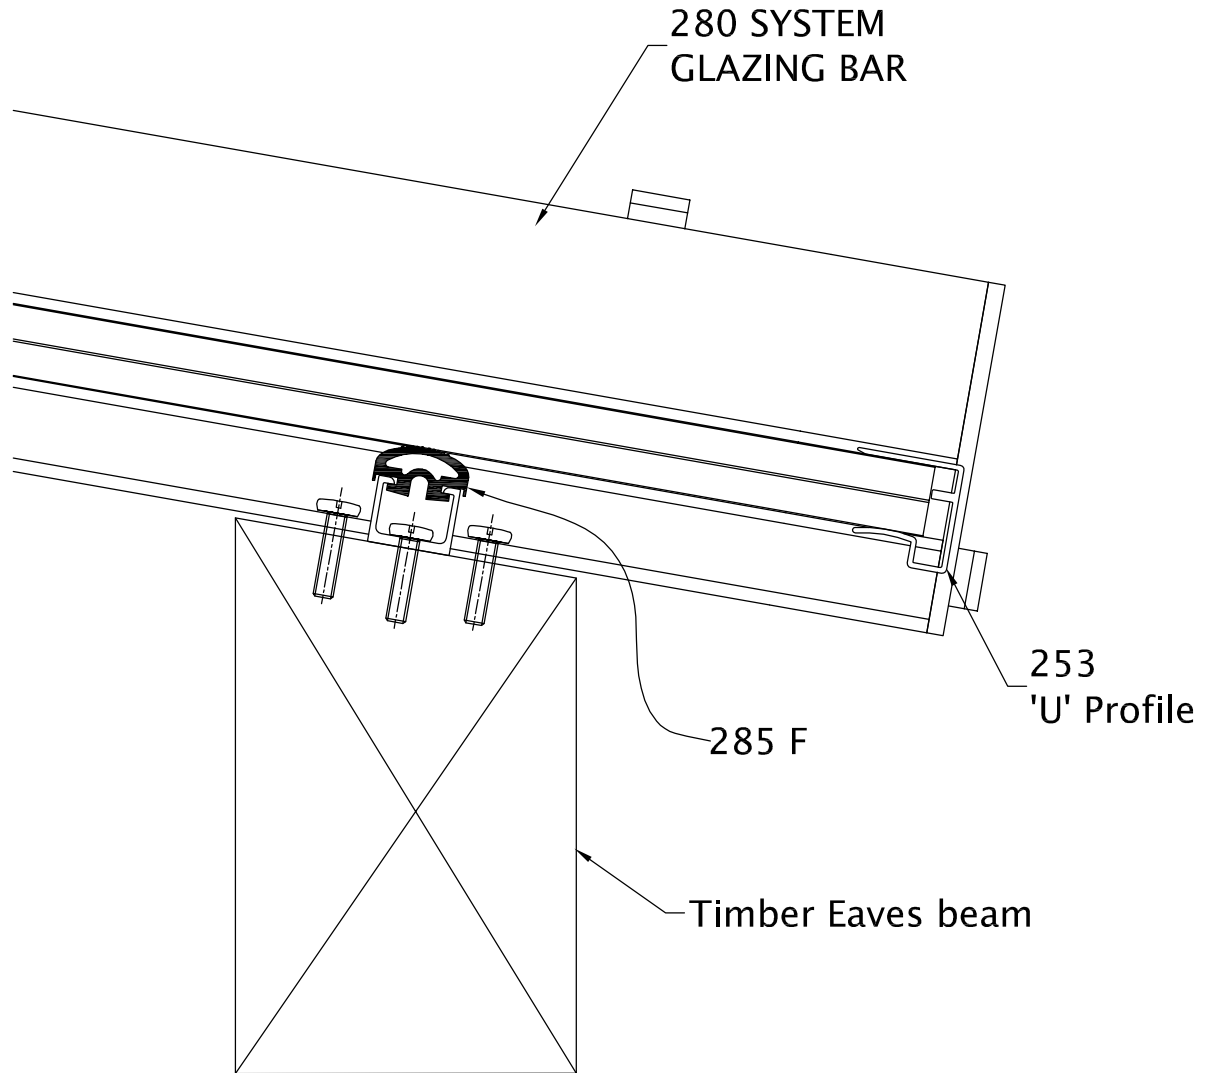

TWINFIX

TWINWALL FIXINGS (UK) Ltd.,
201 Cavendish Place, Birchwood Park, Birchwood
Warrington WA3 6WU
Tel: 01925 811311 Fax: 01925 852955

**TYPICAL STRUCTURAL GLAZING
BAR EAVES DETAIL**