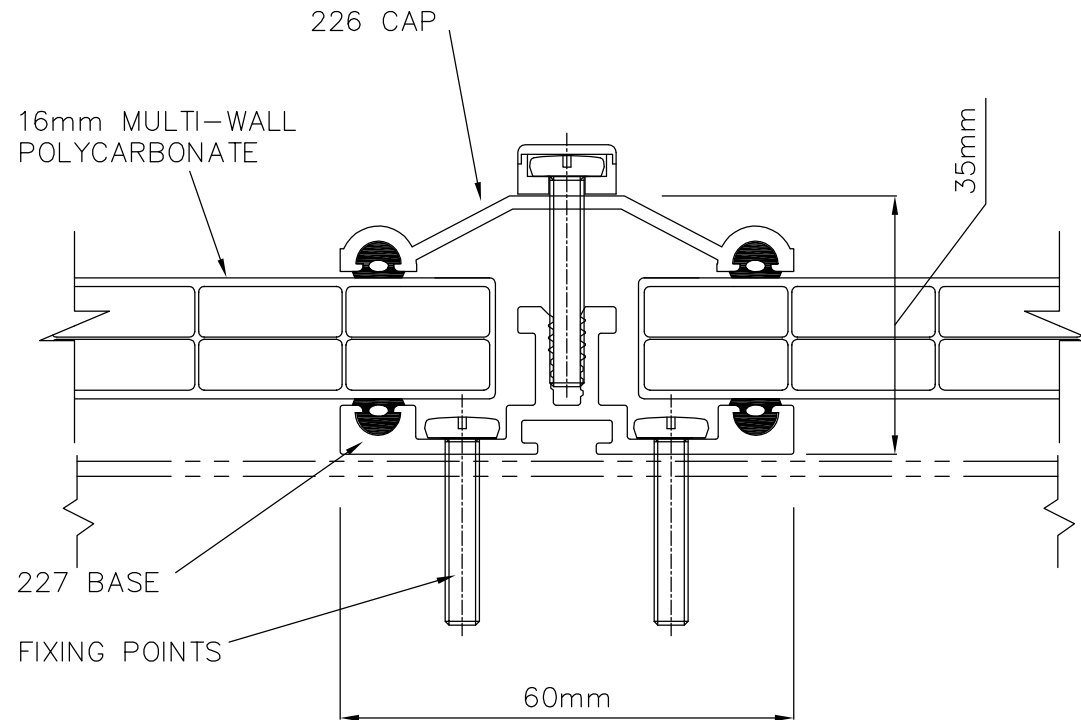

TWINFIX

TWINWALL FIXINGS (UK) Ltd.,
201 Cavendish Place, Birchwood Park, Birchwood
Warrington WA3 6WU
Tel: 01925 811311 Fax: 01925 852955

226/227 CAP & BASE

SCALE 1:1 @ A4