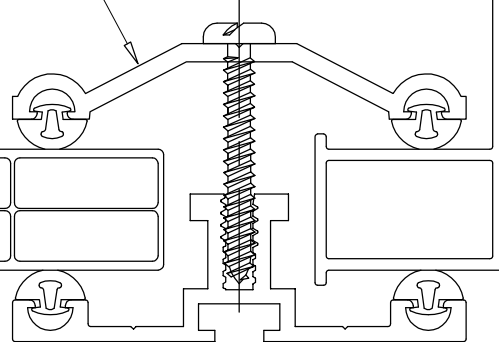

253 - 16mm U PROFILE

**TWINFIX**

TWINWALL FIXINGS (UK) Ltd.,  
201 Cavendish Place, Birchwood Park, Birchwood,  
Warrington WA3 6WU  
Tel: 01925 811311 Fax: 01925 852955

226 CAP

39.4

227 BASE BAR

273 - 16mm SIDE TRIM