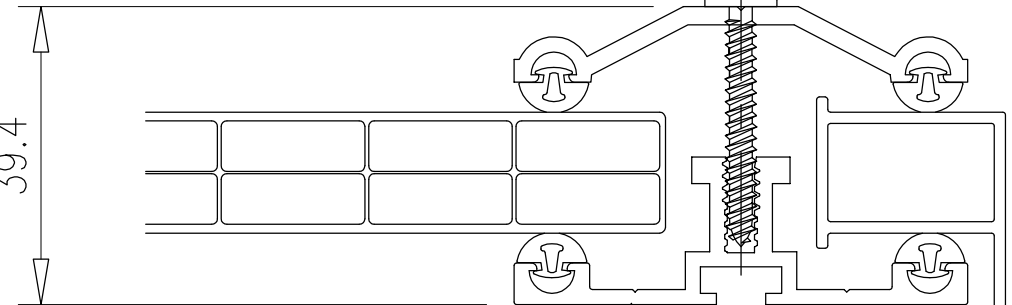

253 - 16mm U PROFILE

**TWINFIX**

TWINWALL FIXINGS (UK) Ltd.,  
201 Cavendish Place, Birchwood Park, Birchwood,  
Warrington WA3 6WU  
Tel: 01925 811311 Fax: 01925 852955

226 CAP

39.4

227 BASE BAR

273 - 16mm SIDE TRIM