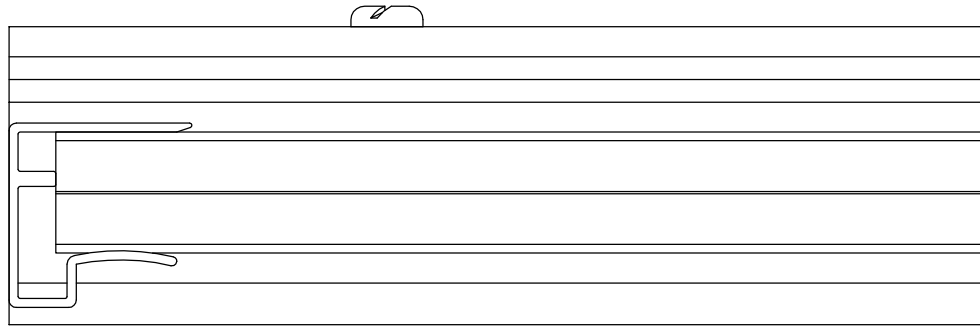

253 - 16mm U PROFILE

**TWINFIX**

TWINWALL FIXINGS (UK) Ltd.,  
201 Cavendish Place, Birchwood Park, Birchwood,  
Warrington WA3 6WU  
Tel: 01925 811311 Fax: 01925 852955

226 CAP

39.4

227 BASE BAR

273 - 16mm SIDE TRIM