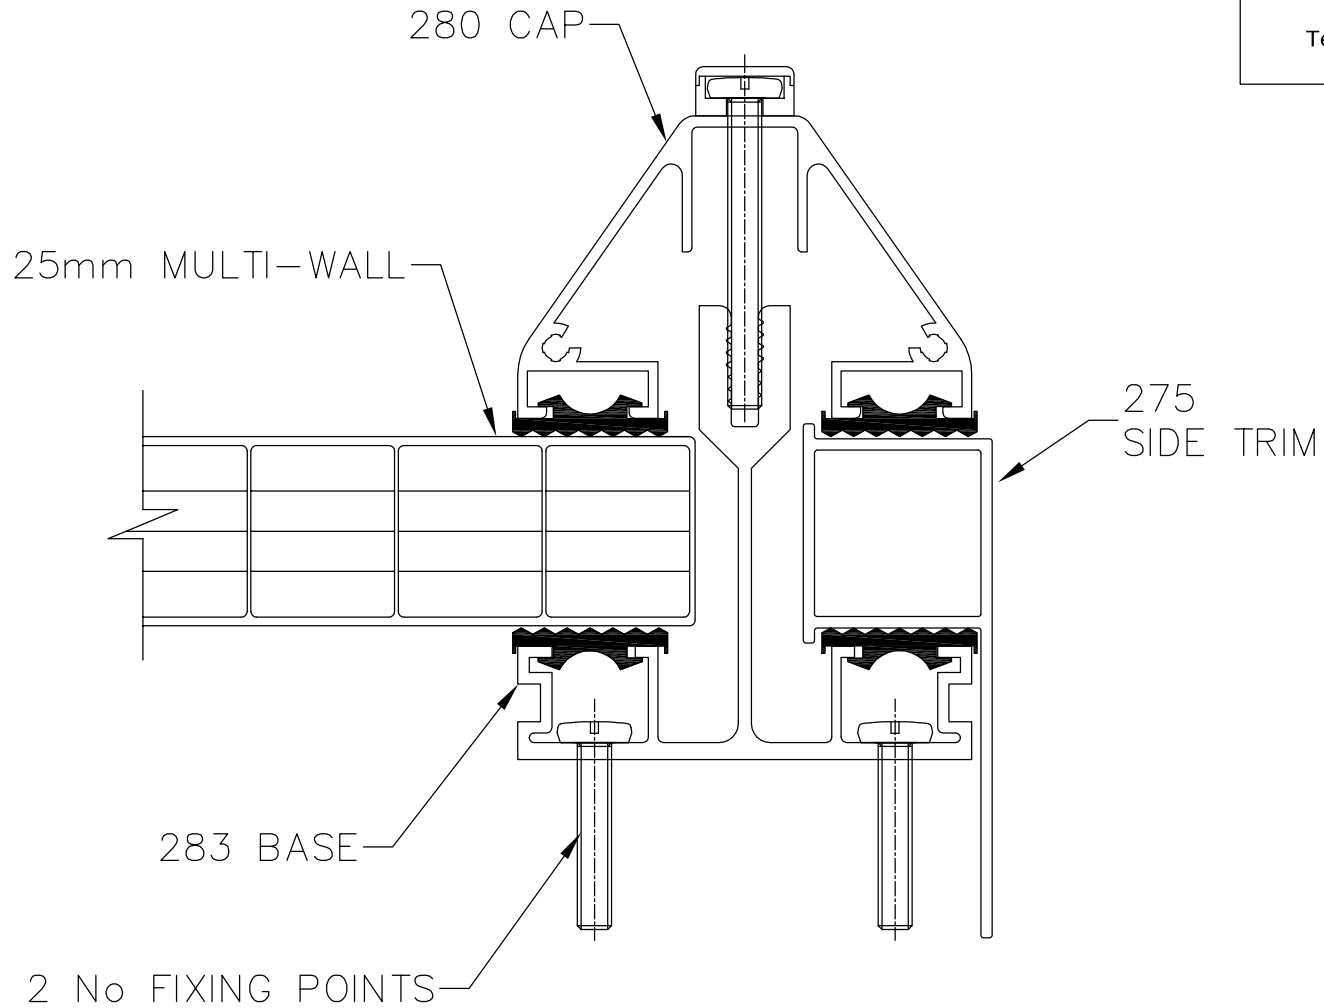

TWINFIX

TWINWALL FIXINGS (UK) Ltd.,
201 Cavendish Place, Birchwood Park, Birchwood
Warrington WA3 6WU
Tel: 01925 811311 Fax: 01925 852955

**280/283 BAR & BASE WITH
275 SIDE TRIM**

Scale 1:1