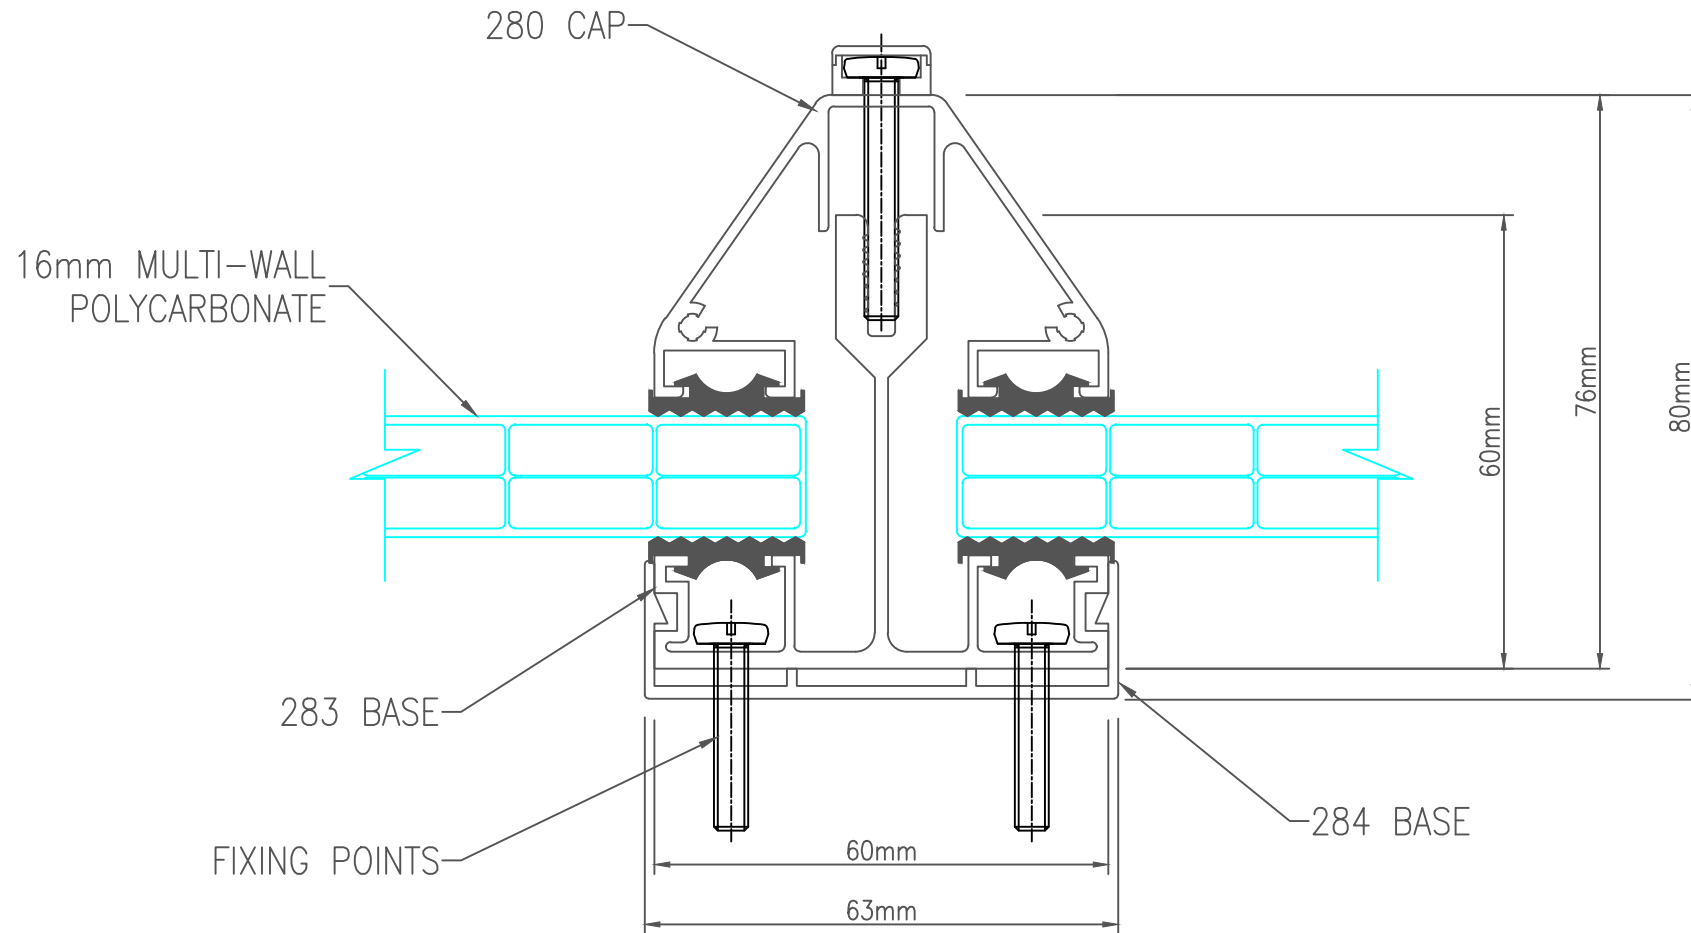

**TWINFIX**

TWINWALL FIXINGS (UK) Ltd.,  
201 Cavendish Place, Birchwood Park, Birchwood  
Warrington WA3 6WU  
Tel: 01925 811311 Fax: 01925 852955

280/283/284 BAR & BASE/UCLAD  
SCALE 1:1 @ (A4)