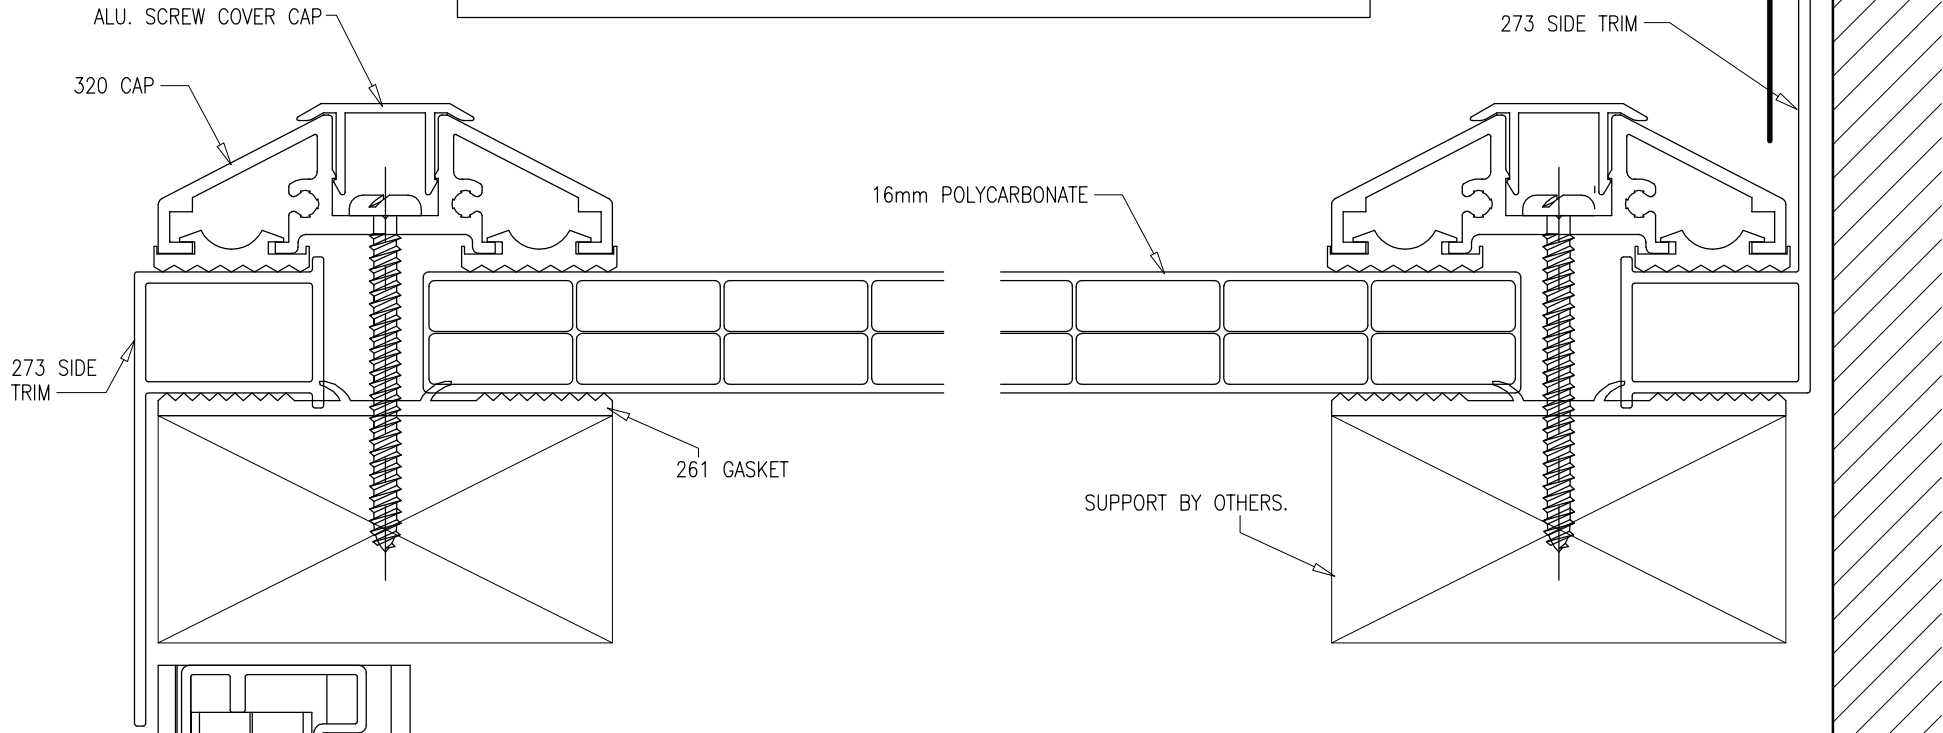

SIDE TRIMS – HALF FULL SIZE

272 SIDE TRIM
10mm.

273 SIDE TRIM
16mm.

274 SIDE TRIM
20mm.

275 SIDE TRIM
25mm.

TWINFIX

TWINWALL FIXINGS (UK) Ltd.,
201 Cavendish Place, Birchwood Park, Birchwood,
Warrington WA3 6WU
Tel: 01925 811311 Fax: 01925 852955

DRAWING TITLE

320 RAFTER GASKET SYSTEM SIDE TRIM OPTIONS

CLIENT

DRAWN

DAN SMITH

DATE

12.MAY.05

SCALE

1:1 & 1:2

STATUS

FOR INFORMATION ONLY

PROJECT

DRAWING N°

DSG-3008

REV N°

R1