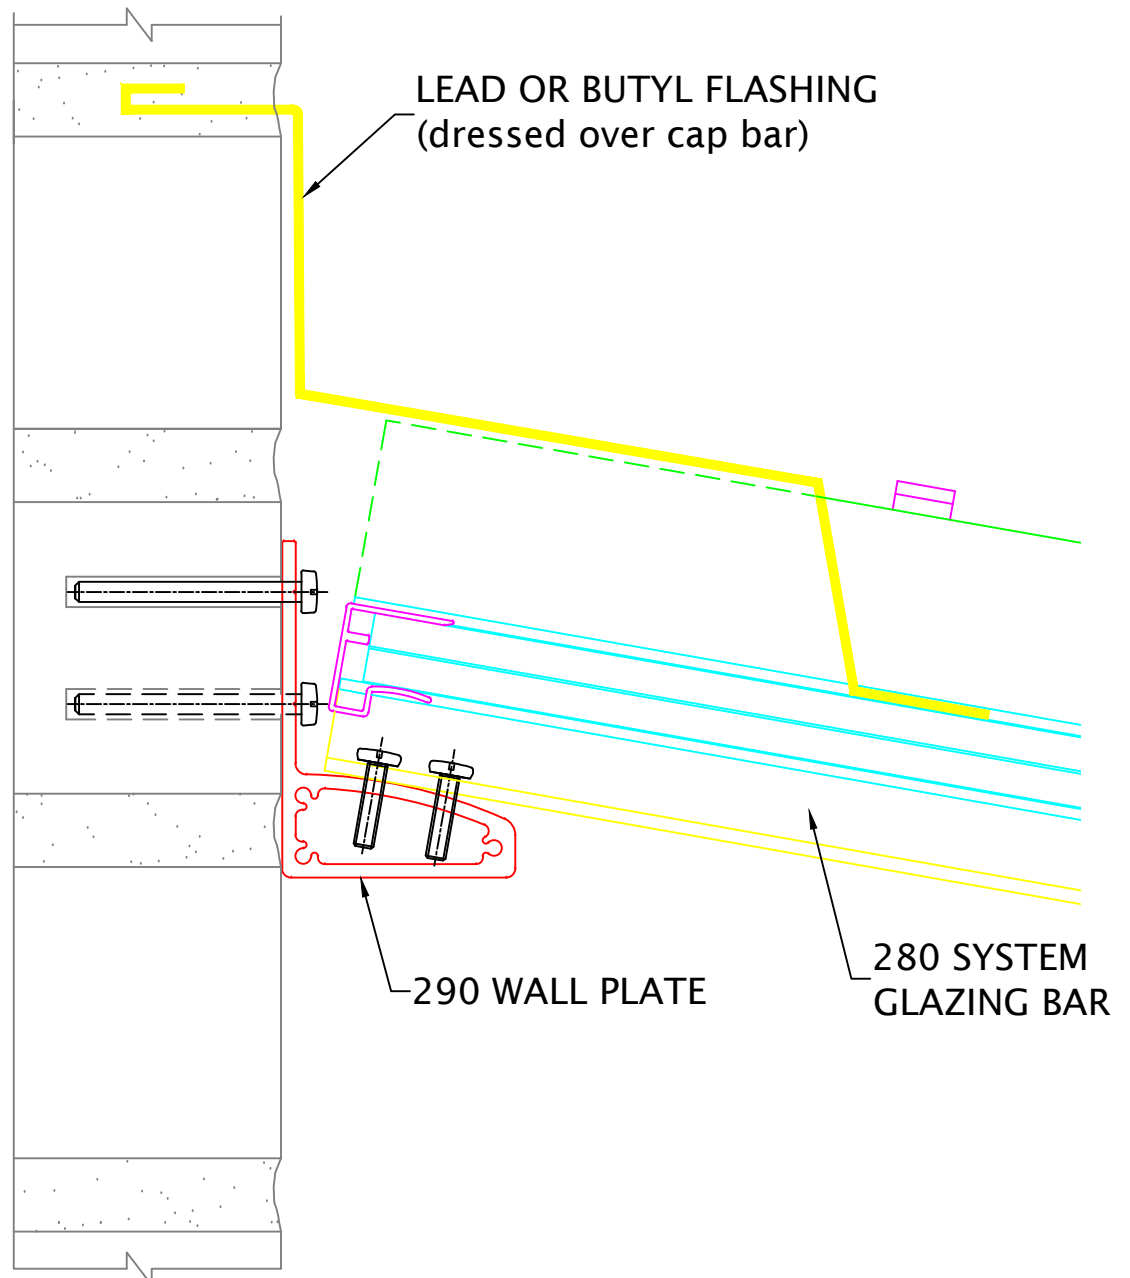

TWINFIX

TWINWALL FIXINGS (UK) Ltd.,
201 Cavendish Place, Birchwood Park, Birchwa
Warrington WA3 6WU
Tel: 01925 811311 Fax: 01925 852955

**TYPICAL STRUCTURAL GLAZING
BAR HEAD DETAIL**