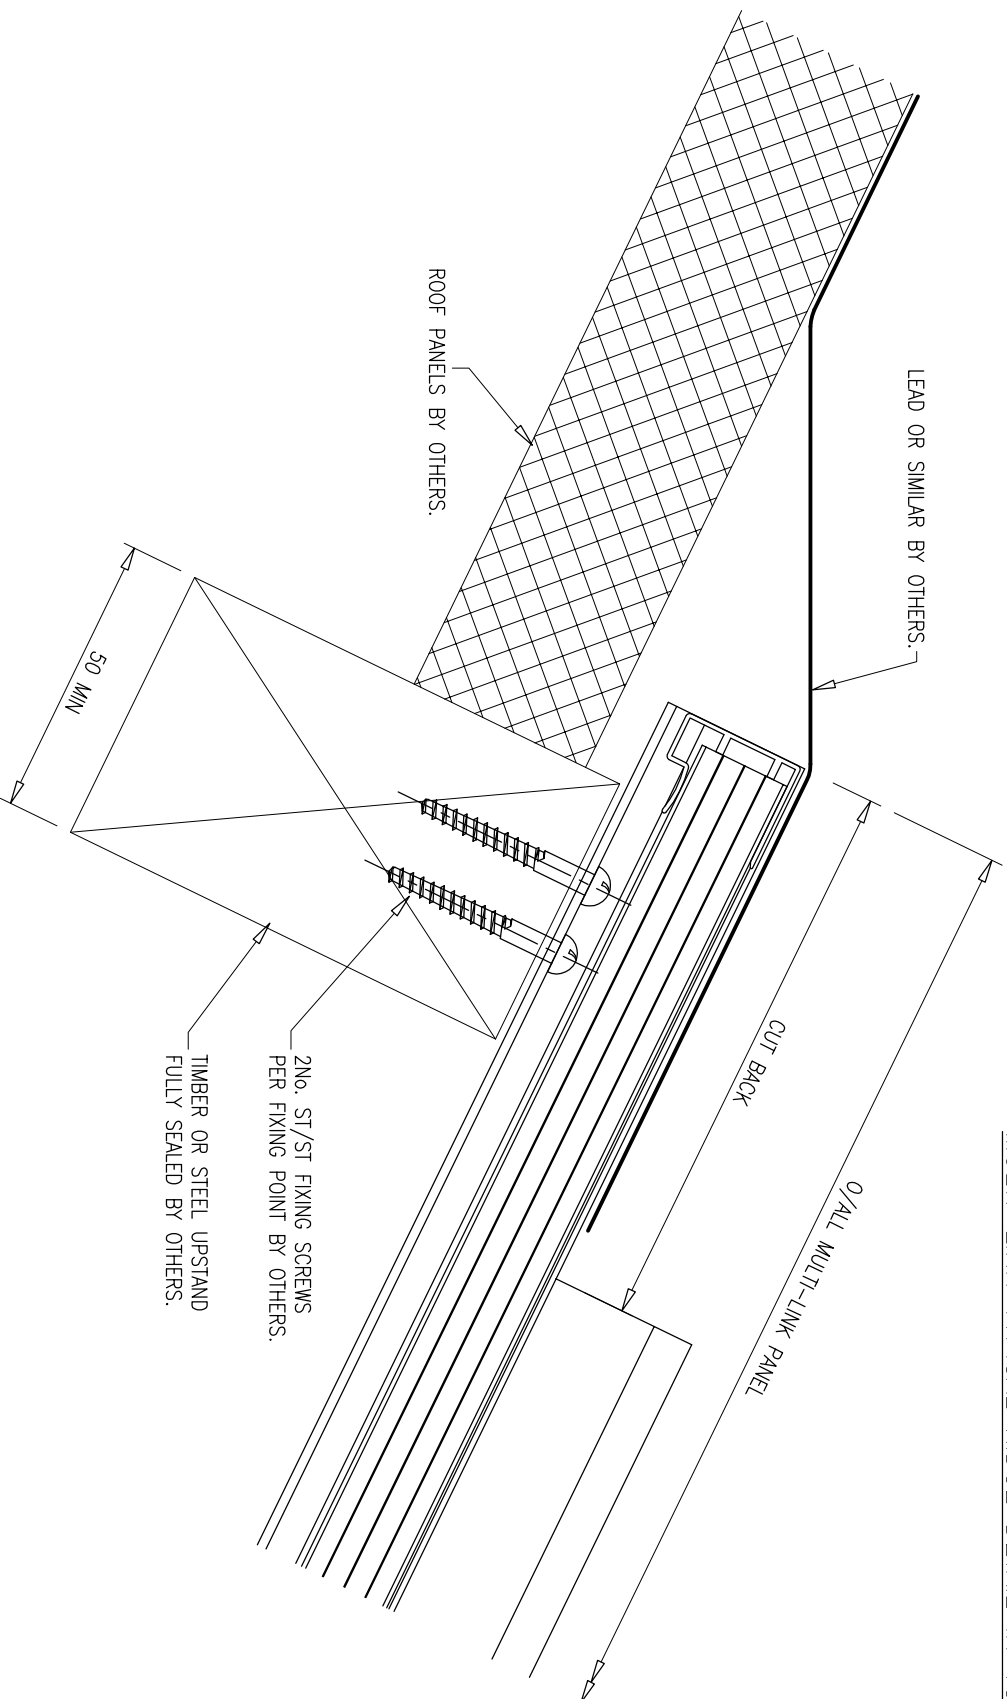

MULTI-LINK TYPICAL RIDGE DETAIL IN TO ROOFING

<p>TWINWALL FIXINGS (UK) Ltd., 201 Cavendish Place, Birchwood Park, Birchwood, Warrington WA3 6WU Tel: 01925 811311 Fax: 01925 852955</p>		<p>DRAWING TITLE MULTI-LINK TYPICAL INSTALLATION DETAILS</p>		<p>JOB No. -</p>	
<p>CLIENT PROJECT</p>		<p>DRAWN DAN SMITH</p>		<p>SCALE 1:2 @ A4</p>	
<p>STATUS FOR INFORMATION ONLY</p>		<p>DRAWING N° DSG-5018</p>		<p>REV N°</p>	