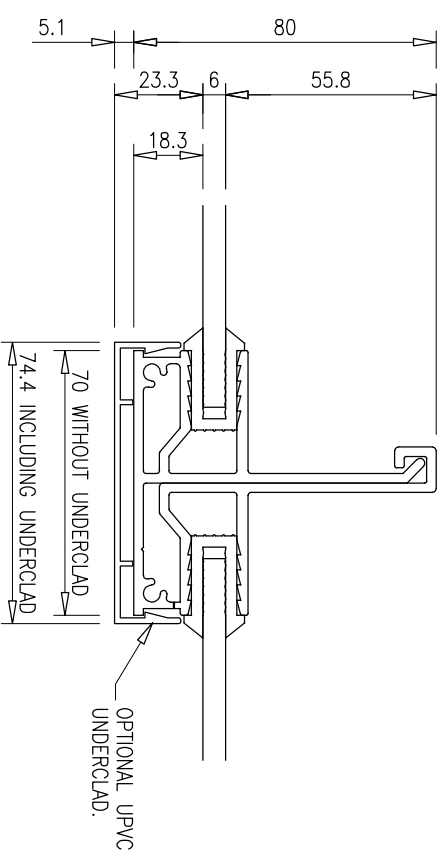

VIEW ON MULTI-LINK ASSEMBLY

SECTION THROUGH 6mm MULTI-LINK BAR

<b>TWINFIX</b> TWINWALL FIXINGS (UK) Ltd., 201 Cavendish Place, Birchwood Park, Birchwood, Warrington WA3 6WU Tel: 01925 811311 Fax: 01925 852955	DRAWING TITLE		JOB No.
	6mm SOLID ML BAR + 3D VIEW		-
STATUS FOR INFORMATION ONLY	CLIENT	DRAWN	SCALE
	PROJECT	DAN SMITH	1:2 @ A4
		DATE	REV. N°
		12.DEC.11	
		DRAWING N°	
		DSG-5032	