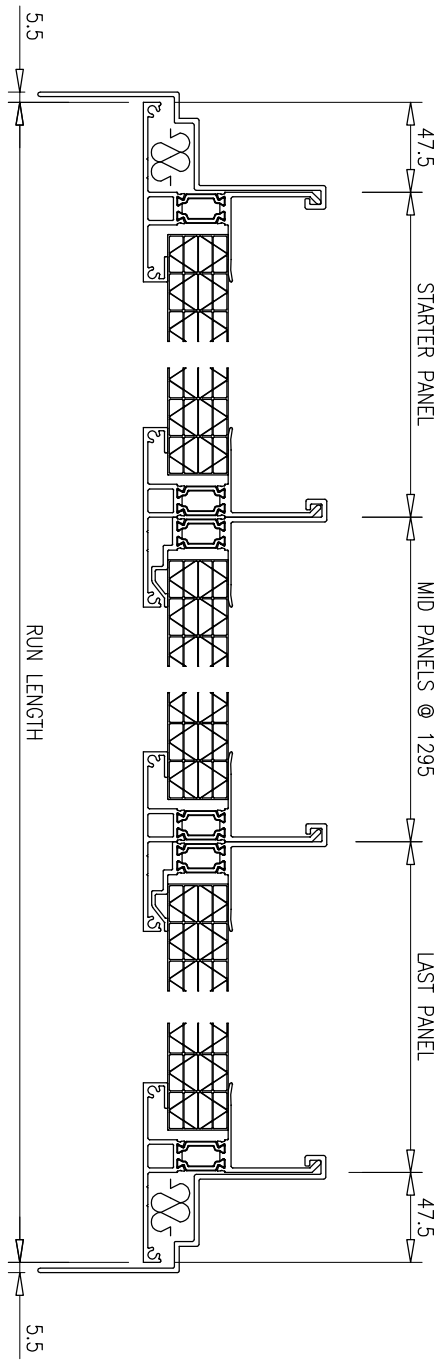

PANELS LAY RIGHT TO LEFT

PANELS LAY LEFT TO RIGHT

<p>TWINWALL FIXINGS TWINWALL FIXINGS (UK) Ltd., 201 Cavendish Place, Birchwood Park, Birchwood, Warrington WA3 6WU Tel: 01925 811311 Fax: 01925 852955</p>		<p>DRAWING TITLE MULTI-LINK THERMAL 32mm PANEL RUN</p>		<p>JOB No. -</p>	
<p>STATUS FOR INFORMATION ONLY</p>		<p>CLIENT PROJECT</p>		<p>DRAWN ROB FORSYTHE</p>	
		<p>DATE 15.NOV.12</p>		<p>SCALE 1:4 @ A4</p>	
		<p>DRAWING N° DSG-5033</p>		<p>REV. N°</p>	