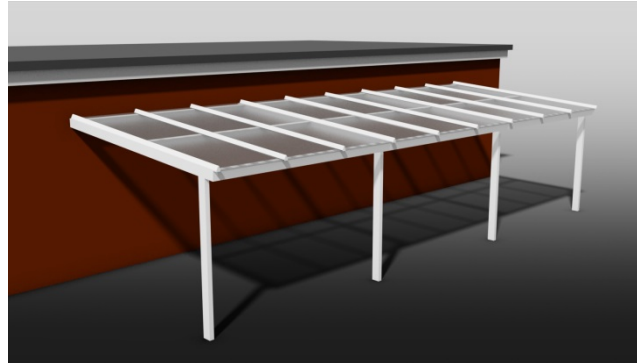

Data Sheet

Fabricated Lean-to Canopy

Description

A Fabricated Lean-to Mono-Pitch Canopy with an aluminium box section framework and Multi-Link non-fragile roof panels glazed with multiwall or solid polycarbonate.

Sizes Available

Projection up to 5.5m

Bay size up to 7.5m

Please note that additional structure will be required at larger sizes

Roof Glazing

Twinfix safe rooflight non fragile Multi-Link panels, which achieve a Class B in the ACR[M]001:2014 test (as described in the HSE document HSG33). Use of these panels will help prevent accidental falls through the glazing if access is gained to the roof.

								
RAL 9011 Black	RAL 9910 White	RAL 5010 Blue	RAL 3020 Red	RAL 1021 Yellow	RAL 6002 Light Green	RAL 6005 Dark Green	RAL 7035 Light Grey	RAL 7037 Dark Grey

Rainwater Goods

Standard square flow PVC rainwater goods supplied in black or white, fixed to canopy to discharge onto ground or existing surface drains.

Durability

Our polycarbonate combines high light transmission, good load bearing properties, and excellent weather resistance. The sheet is lightweight and impact resistant. It features a co-extruded UV-protective layer on both sides of the sheet, which provides resistance against degradation caused by UV radiation in sunlight and almost no UV radiation passes through the sheet.