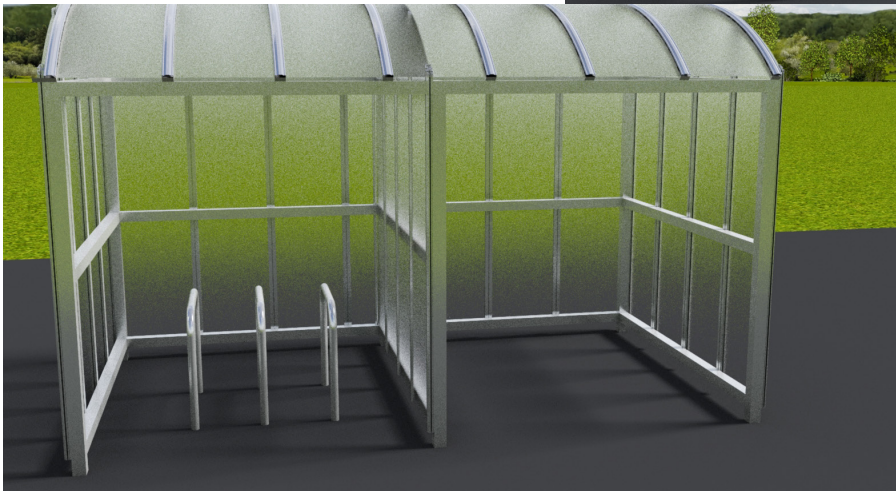

TWINFIX®

Visualisation Cycle / Smoking Shelter

www.twifix.co.uk

Follow us on Twitter: @Twifix

October 2015

TWINFIX®

Twifix Limited
201 Cavendish Place, Birchwood Park,
Birchwood, Warrington, WA3 6WU

01925 811311
enquiries@twifix.co.uk
www.twifix.co.uk
Follow us on Twitter: @Twifix