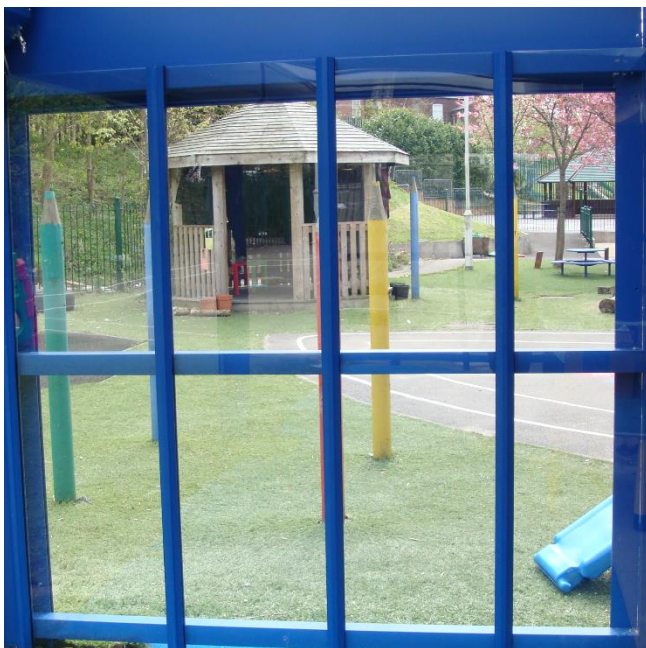

TWINFIX®

Vertical glazing

Fluted and solid polycarbonate

www.twifix.co.uk

Follow us on Twitter: @Twifix

16mm Multiwall Fluted Clear polycarbonate glazing

16mm Multiwall Fluted Opal polycarbonate glazing

6mm Solid Clear polycarbonate glazing