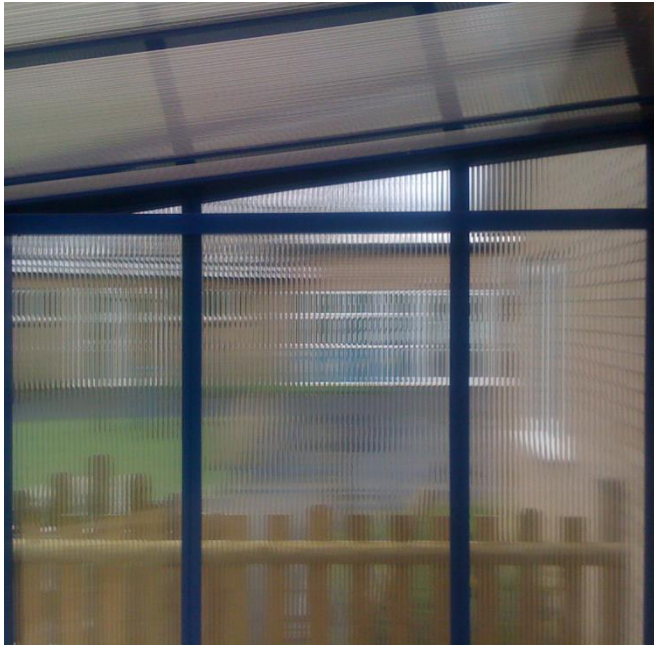

TWINFIX®

Vertical glazing

Fluted and solid polycarbonate

www.twifix.co.uk

Follow us on Twitter: @Twifix

16mm Multiwall Fluted Clear polycarbonate glazing

16mm Multiwall Fluted Opal polycarbonate glazing

6mm Solid Clear polycarbonate glazing