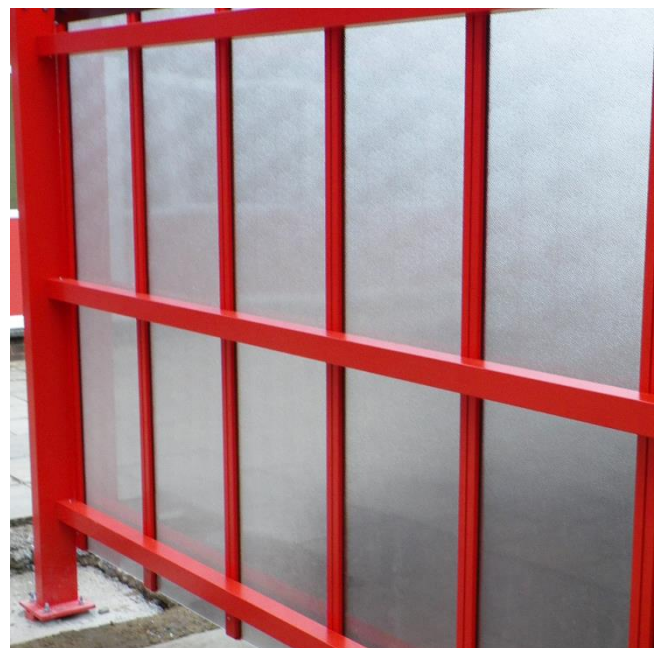

6mm Solid Obscured polycarbonate glazing

June 2021

TWINFIX®

Twifix Limited
201 Cavendish Place, Birchwood Park,
Birchwood, Warrington, WA3 6WU

01925 811311
enquiries@twifix.co.uk
www.twifix.co.uk
Follow us on Twitter: @Twifix